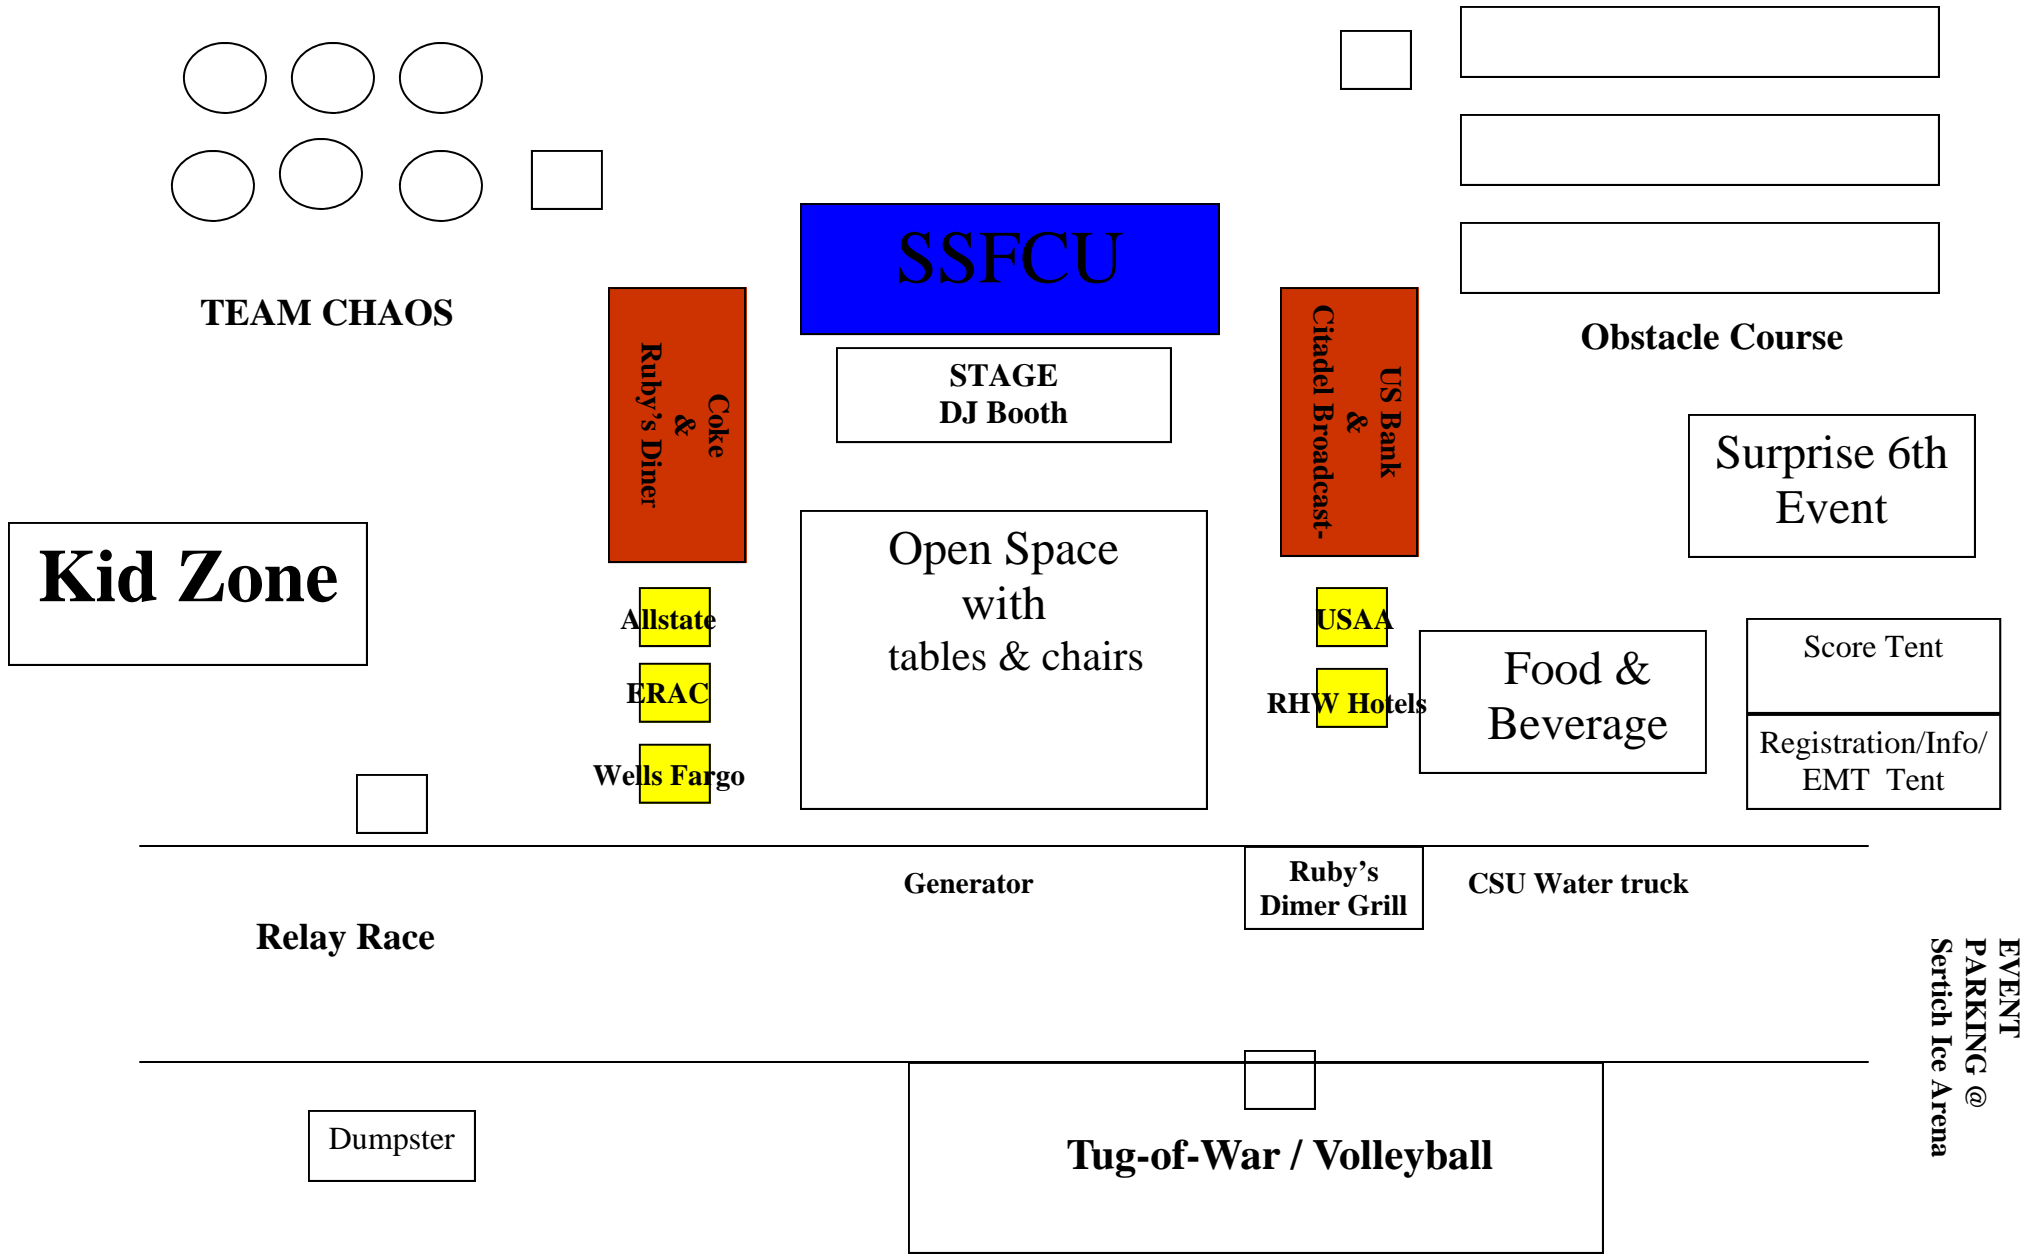

# 2008 PeakCO Challenge Event Map

## Memorial Park—July 19

\*Sponsor Row indicated by Blue, Red & Yellow Tents

Park Restrooms